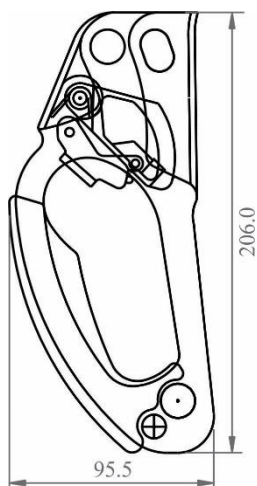

ASCENDER HANDLE (LEFT)

- Designed for rope climbing, it locks with one hand for comfortable use.
- It works on a Kernmantle rope 10-12 mm.

Material of components:

Aluminium alloy, Black anodized finish.

CE	Weight: 0.22 kg
-----------	---------------------------