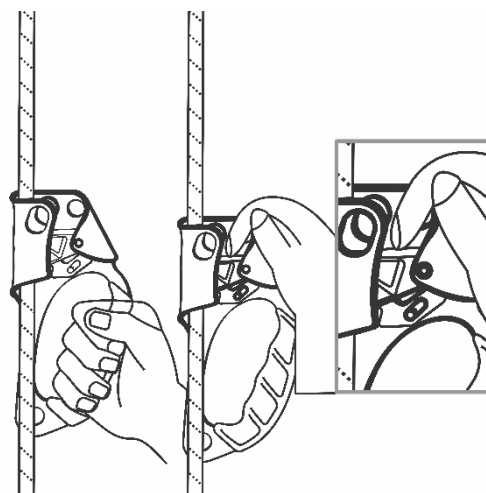

ASCENDER HANDLE (LEFT)

- Designed for rope climbing, it locks with one hand for comfortable use.
- It works on a Kernmantle rope 10-12 mm.

Material of components:

Aluminium alloy, Black anodized finish.

CE	Weight: 0.22 kg
-----------	---------------------------