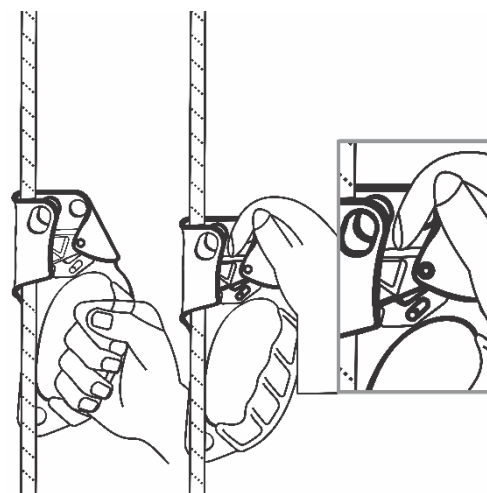

ASCENDER HANDLE (RIGHT)

- Designed for rope climbing, it locks with one hand for comfortable use.
- It works on a Kernmantle rope 10-12 mm.

Material of components:

Aluminium alloy, Green anodized finish.