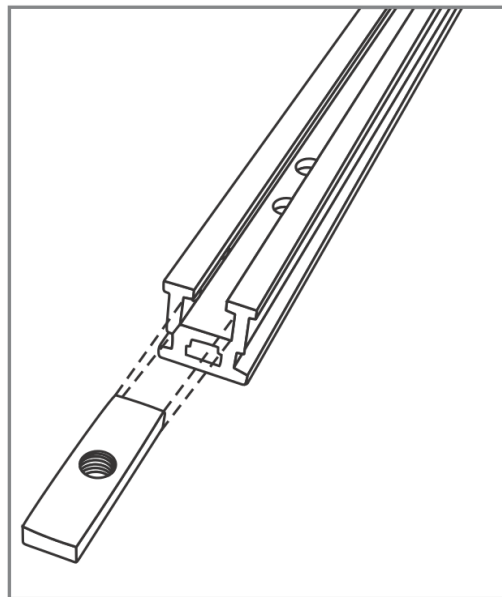

Mounting nut for KS 9000 vertical system

Used for connecting the rail to the mounting bracket FA 20 706 00.

**Material :**

Inox 316

Weight:

0.08 kg

KRATOS SAFETY

689 Chemin du Buclay
38540 Heyrieux – FRANCE

Tel : +33 (0)4 72 48 78 27

Fax : +33 (0)4 72 48 58 32

www.kratossafety.com / info@kratossafety.com

CARTON SIZE / PCS.

40 x 30 x 15 cm / 200

Satra Technology Centre, N°0321
Wyndham Way, Telford Way, Kettering
Northamptonshire, NN16 8SD, United Kingdom