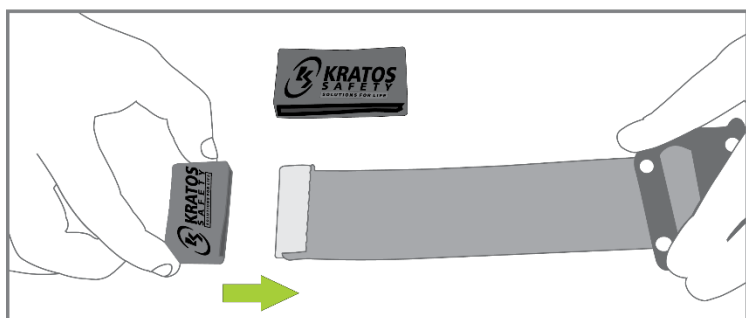

TECHNICAL SHEET FA 10 907 00

Webbing end

x4

x4

Webbing end

Set composed of 4 webbing end clips and 4 webbing end caps.

Allows to "re-create" a manufactured end on a harness or belt strap that has been cut in order to suit the measurements of the user.

	CE	Weight:
		0.044 kg

KRATOS SAFETY

689 Chemin du Buclay
38540 Heyrieux – FRANCE

Tel : +33 (0)4 72 48 78 27

Fax : +33 (0)4 72 48 58 32

www.kratossafety.com / info@kratossafety.com

HS CODE
CARTON SIZE / PCS.
80 x 40 x 24 cm / 50