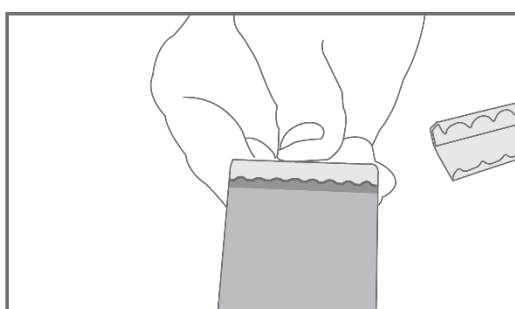

TECHNICAL SHEET FA 10 907 00

Webbing end

x4

x4

Webbing end

Set composed of 4 webbing end clips and 4 webbing end caps.

Allows to "re-create" a manufactured end on a harness or belt strap that has been cut in order to suit the measurements of the user.